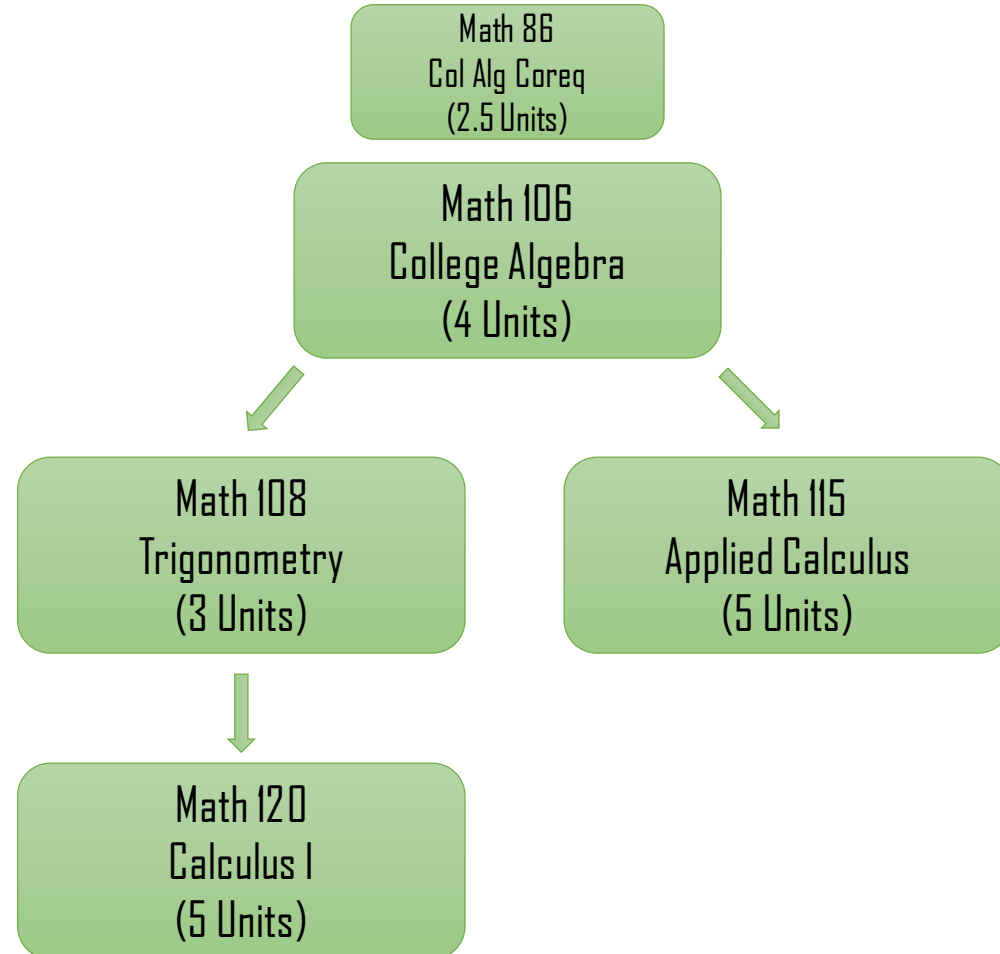

NVC Transfer Current Math Sequence

Non-BSTEM

BSTEM

NVC Transfer Future Math Sequence

Non-BSTEM

Math 83
Stats Coreq
(2 Units)

Math 232
Statistics
(3 Units)

BSTEM

Math 88
Calc Coreq
(2 Units)

Math 120
Calculus I
(5 Units)

Math 87
Apl Calc Coreq
(1 Unit)

Math 115
Applied Calculus
(5 Units)